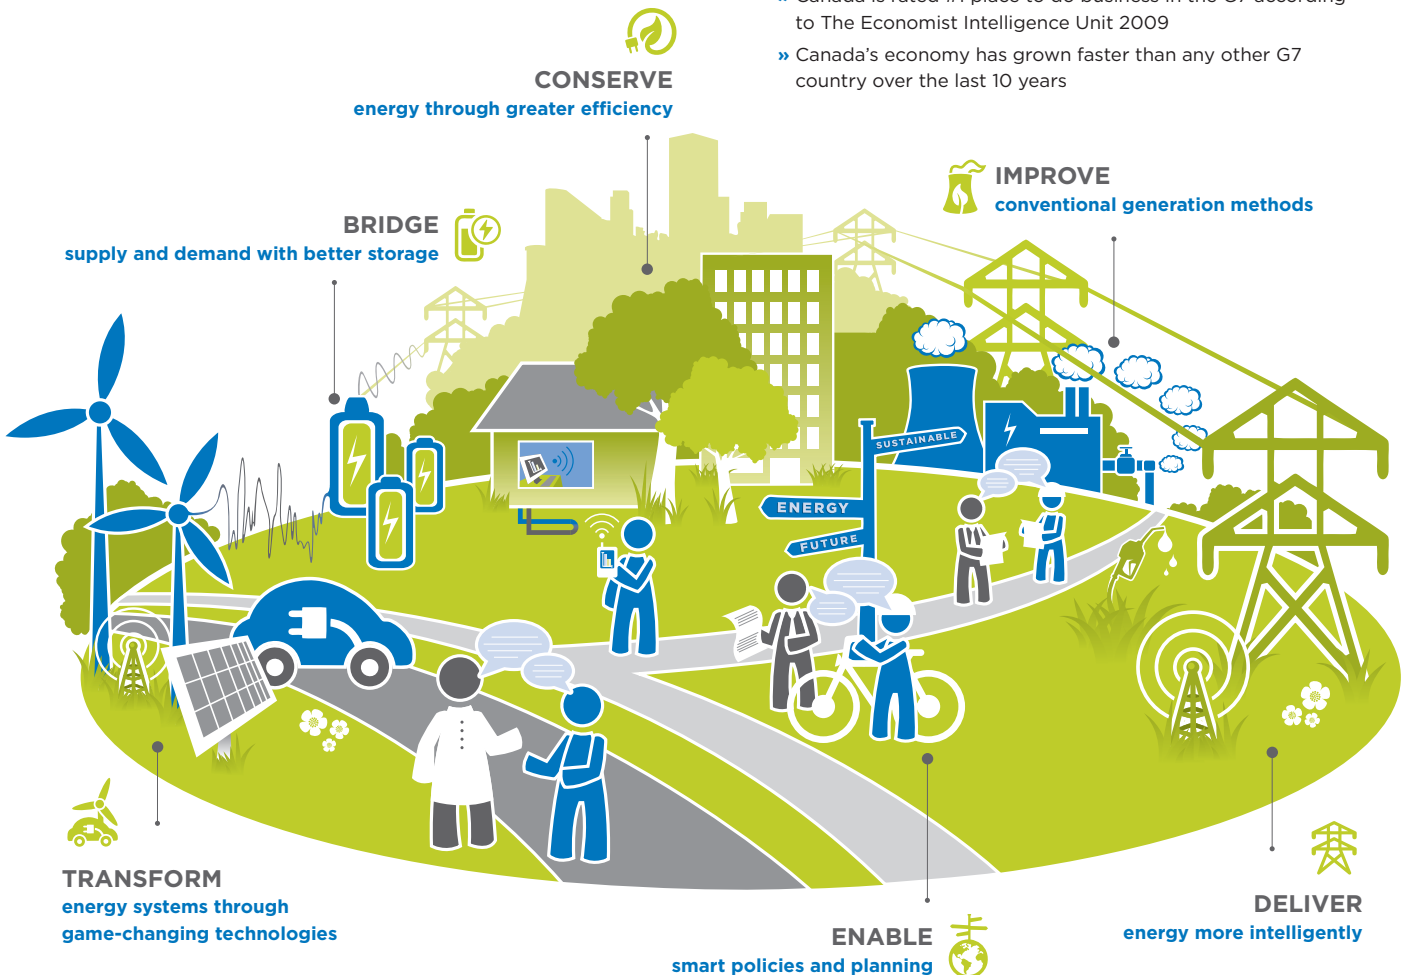

TAP INTO SUSTAINABLE ENERGY EXPERTISE

Whether you're simply looking to test a prototype you've developed or whether you're interested in long-term research collaborations, we'll help you make it happen.

TOP TALENT

- » 90+ world-class faculty working in multidisciplinary teams
- » Hundreds of graduate students and post-doctoral fellows

WORLD-CLASS FACILITIES

- » State-of-the-art facilities with an impressive range of research and testing equipment

A PROFESSIONAL TEAM TO SMOOTH THE WAY

- » The WISE team connects you with the right people and opportunities, and assists you at every stage of your project

A GLOBAL OUTLOOK

- » Successful partnerships with multinationals and research organizations, with satellite campus and offices around the world

A CULTURE OF INNOVATION

- » Waterloo ranks #1 in MacLean's reputation survey for most innovative university in Canada
- » Our IP Policy gives researchers the intellectual property rights to whatever they create, making it extraordinarily easy to do business at WISE

A COUNTRY GEARED TO BUSINESS

- » Canada is rated #1 place to do business in the G7 according to The Economist Intelligence Unit 2009
- » Canada's economy has grown faster than any other G7 country over the last 10 years

200 University Avenue West
Waterloo ON Canada N2L 3G1

wise.uwaterloo.ca

UNIVERSITY OF
WATERLOO